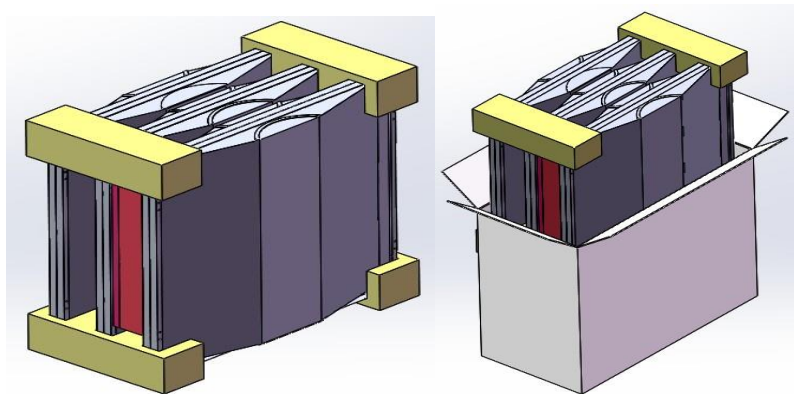

ORDERING GUIDE

Example: MC-TA22F-40XXXX

PRODUCT	Size	Wattage	The first X CCT	The Second X Tunable	The Third X Emergency	The Forth X Voltage
TA Troffer light	22F 2*2FT 24F 2*4FT	40 40W or 20-30-40W or 20-25-30-35- 40W 60 60W or 40-50-60W or 40-45-50-55- 60W	A 3000K B 3500K C 4000K D 5000K E 6500K F 2700K G 4500K H 5700K I 4000K/5000K/6500K J 3000K/4500K/6500K K 3000K/4000K/5000K L 3000K/4000K/5000K /5700K/6500K	S Single color D CCT &wattage tunable	Blank Emergency N not Emergency	Blank 100-277V ac A 100-347V ac

DIMENSIONS

Model No.:	Length	Width	Height
MC-TA22F-40XXXX	603mm/23.74"	603mm/23.74"	50mm/1.97"
MC-TA24F-60XXXX	1213mm/47.76"	603mm/23.74"	50mm/1.97"

PACKAGING

SIZE	PCS/CTN	SIZE/CARTON (mm)	CBM/CTN (m3)	QTY/20GP	QTY/40HQ	QTY/45HQ
2*2FT	4	655*285*660	0.124	900PCS	2190PCS	2500PCS
2*4FT	4	1265*285*660	0.238	470PCS	1140PCS	1300PCS