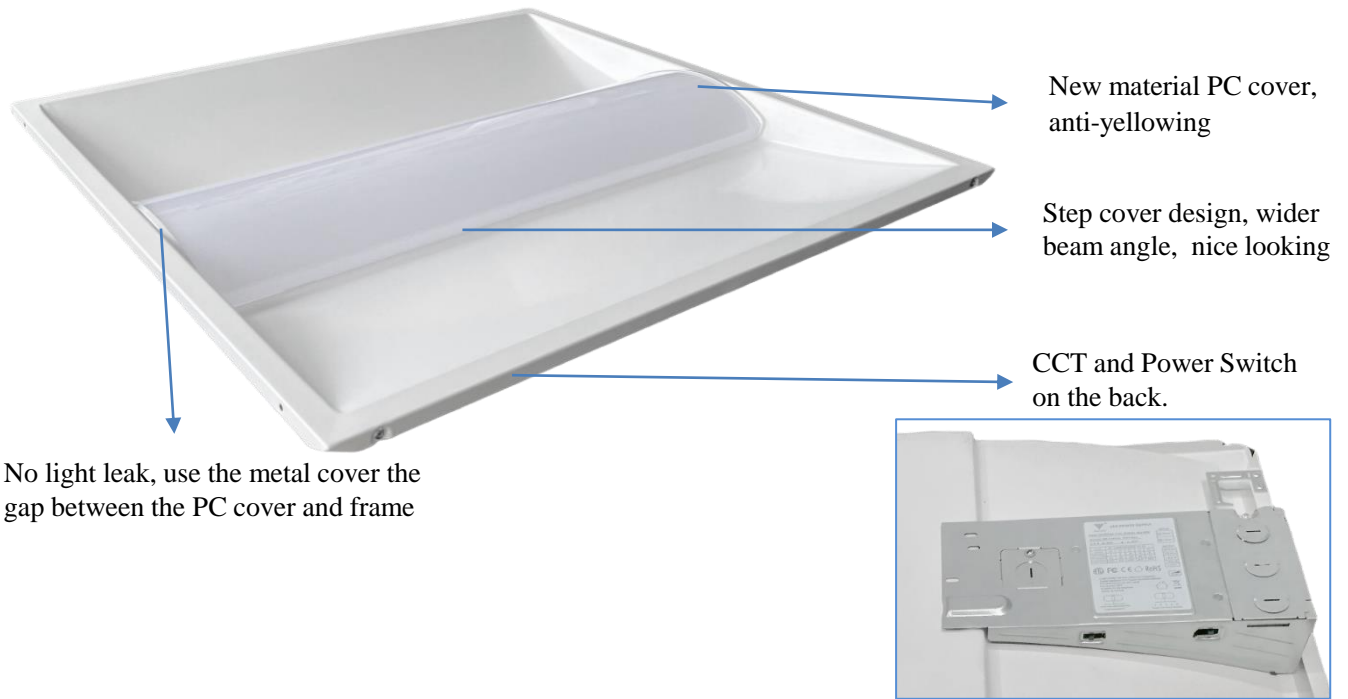

FIXTURE TYPE:	LED TROFFER LIGHT
NOTES:	SECOND GENERATION
UPDATED DATE:	Sept. ,2023

LED TROFFER LIGHT

PRODUCT OVERVIEW

LED troffer light offers reduced energy costs and improved productivity as the solution for brighter classrooms and businesses. Upgraded optics and aesthetic enhance the standard grid ceiling of existing architecture or new builds. With the appearance of traditional fluorescent fixtures, it offers longer lifespan and greater efficiency.

KEY FEATURES

- CCT and wattage tunable.
- 0-10V dimming.
- cETLus and DLC 5.1
- Volumetric optics with zero glare
- Sturdy steel construction for durability

APPLICATION

- Replace fluorescent troffers in drop ceilings
- Most indoor places: Office, meeting room, airport etc.

MORE VIEWS

SPECIFICATION

Construction & Materials		
Diffuser	PC cover	
Housing	Powder coating rust against Sheet Metal Board	
Finish	Pure White	
Environmental System		
Work Environment	Suitable for dry and damp location	
Operating Temperature	-20°C to 45°C	
Parameter		
CRI	>80	
Efficacy	125lm/W	
CCT	Single color:3000K,3500K,4000K,5000K,5700K,6500K 3CCT tunable: 3000K-4000K-6500K 3CCT tunable:3000K-4000K-5000K 5CCT tunable:3000K-4000K-5000K-5700K-6500K	
Input Voltage	100-277Vac or 100-347Vac; 50/60HZ	
Wattage	2*2FT Single Wattage: 40W 3 Wattage Tunable: 20-30-40W 5 Wattage Tunable: 20-25-30-35-40W	
	2*4FT Single Wattage: 60W 3 Wattage Tunable: 40-50-60W 5 Wattage Tunable: 40-45-50-55-60W	
Dimming	0-10V dimming	
Certification	cETLus,DLC 5.1	
Emergency Backup(Optional)	Input voltage	100-277Vac or 100-347Vac; 50/60HZ
	Battery type	Li-ion battery
	Output power	8W/18W
	Charge time	>24hrs
	Emergency time	>1.5hrs (90min)