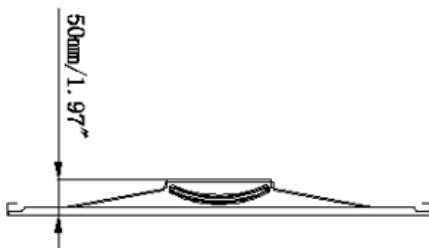

ORDERING GUIDE

Example: MC-TA22F-40XXXX

PRODUCT	Size	Wattage	The first X CCT	The Second X Tunable	The Third X Emergency	The Forth X Voltage
TA Troffer light	22F 2*2FT 24F 2*4FT	40 40W or 20-30-40W or 20-25-30-35- 40W 60 60W or 40-50-60W or 40-45-50-55- 60W	A 3000K B 3500K C 4000K D 5000K E 6500K F 2700K G 4500K H 5700K I 4000K/5000K/6500K J 3000K/4500K/6500K K 3000K/4000K/5000K L 3000K/4000K/5000K /5700K/6500K	S Single color D CCT &wattage tunable	Blank Emergency N not Emergency	Blank 100-277V ac A 100-347V ac

DIMENSIONS

Model No.:	Length	Width	Height
MC-TA22F-40XXXX	603mm/23.74"	603mm/23.74"	50mm/1.97"
MC-TA24F-60XXXX	1213mm/47.76"	603mm/23.74"	50mm/1.97"

PACKAGING

SIZE	PCS/CTN	SIZE/CARTON (mm)	CBM/CTN (m3)	QTY/20GP	QTY/40HQ	QTY/45HQ
2*2FT	4	655*285*660	0.124	900PCS	2190PCS	2500PCS
2*4FT	4	1265*285*660	0.238	470PCS	1140PCS	1300PCS