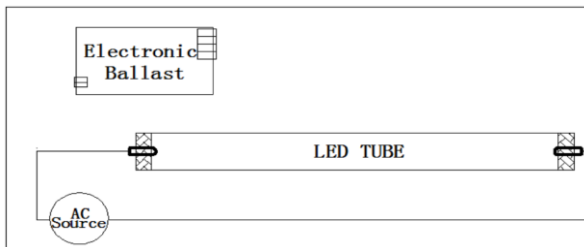

CUT SHEET

DIMENSIONS (Unit: mm)

L1	L2	W=Width	H=Height
2384mm (93.86")	2368mm (93.2")	29mm (1.14")	33mm (1.3")

ELECTRICAL CONNECTION

Double-sided Power

PACKAGING INFORMATION

Size	Packing Detail				
	L(mm)	W(mm)	H(mm)	PC/CTN	GW(Kg)
8FT	2460	190	210	20PCS	13