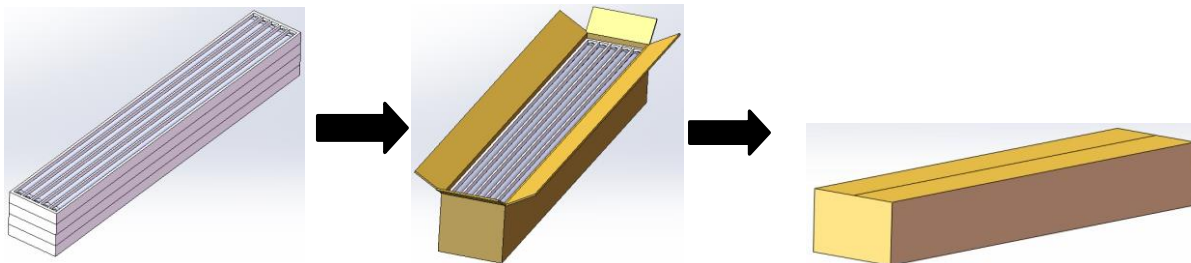

CUT SHEET

DIMENSIONS (Unit: mm)

L1	L2	W=Width	H=Height
2384mm (93.86")	2368mm (93.2")	29mm (1.14")	33mm (1.3")

ELECTRICAL CONNECTION

Double-sided Power

PACKAGING INFORMATION

Size	Packing Detail				
	L(mm)	W(mm)	H(mm)	PC/CTN	GW(Kg)
8FT	2460	190	210	20PCS	13