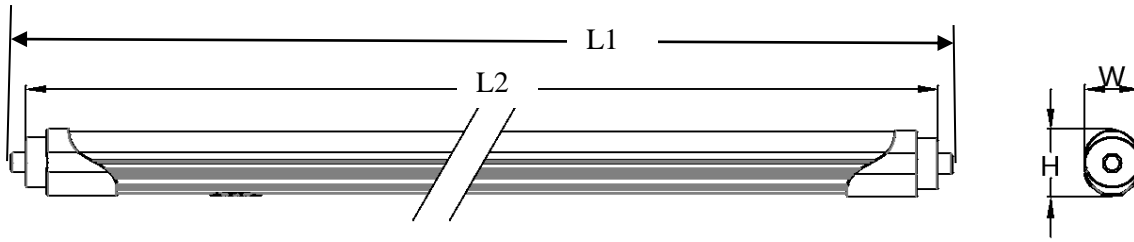

KEY FEATURES

- 4CCT tunable, 3000K/4000K/5000K/6500K
- Size: 8FT
- Single Pin FA8 Base.
- High lumen efficient 130lm/w.
- ETL, cETL listed.
- 5 years warranty.

CCT Switch for CCT Selectable Version

APPLICATION

- Upgrade fluorescent or traditional linear T8 FA8 Tubes.
- Suitable for warehouses, garages, retail stores, lighting, factories, workstations etc.

PERFORMANCE SUMMARY

Construction & Materials	
Diffuser	clear or frosted PC cover
Housing	aluminum
Finish	PC cover&aluminum body
CCT Select Switch	2 switches on the tube, each switch controls a half
Environmental System	
Work Environment	Suitable for dry and damp location
Operating Temperature	-20°C to 45°C
Parameter	
CRI	>80
Efficacy	130lm/w
CCT Optional:	Single color: 3000K,3500K,4000K,5000K,5700K,6500K 4CCT tunable: 3000K-4000K-5000K-6500K
Input Voltage	100-277Vac; 50/60HZ
Wattage	Single Wattage: 32W, 40W, 50W, 60W, 72W
Certification	ETL,CETL listed.
Base	Single Pin FA8 Base

ORDING GUIDE

Example: MC-T8603F-18X			
CO. Code	SIZE	Wattage	Color/CCT
MC	ST506F	<input type="text" value="XX"/>	<input type="text" value="X"/>
MC	ST506F T8 8FT	XX 32 32W 40 40W 50 50W 60 60W 72 72W	A 3000K B 3500K C 4000K D 5000K H 5700K E 6500K M 3000K-4000K-5000K-6500K

CUT SHEET

DIMENSIONS (Unit: mm)

L1	L2	W=Width	H=Height
2384mm (93.86")	2368mm (93.2")	29mm (1.14")	33mm (1.3")

ELECTRICAL CONNECTION

Double-sided Power

PACKAGING INFORMATION

Size	Packing Detail				
	L(mm)	W(mm)	H(mm)	PC/CTN	GW(Kg)
8FT	2460	190	210	20PCS	13