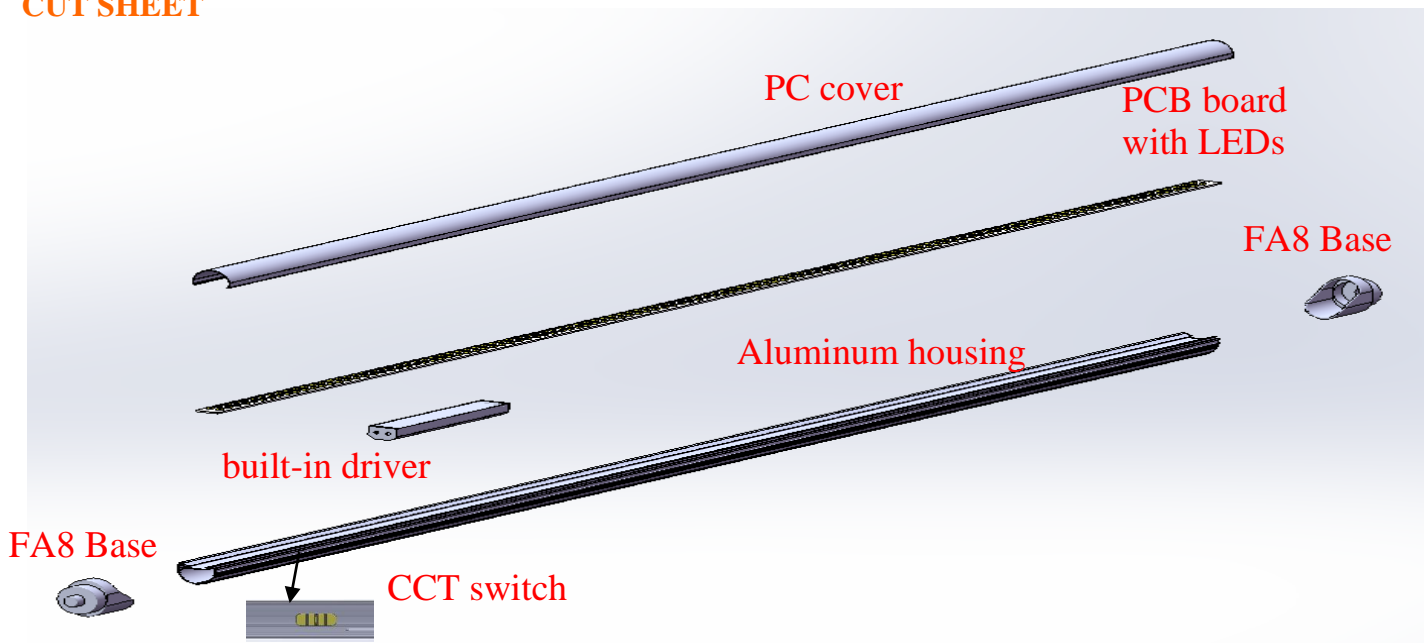

FIXTURE TYPE:	4 CCT SELECTABLE T8 8FT FA8 LED TUBE
NOTES:	
UPDATED DATE:	Dec., 2023

CCT & POWER TUNABLE T8 8FT FA8 LED TUBE

PRODUCT OVERVIEW

Hilux new CCT tunable T8 8FT FA8 LED tube keeps the advantages of LED tubes: energy saving, long lifespan etc. Additionally, it has been enhanced with CCT tunable functions. This means you can select different color temperatures on the same lamp, based on your preferred lighting and environmental requirements. Help you meet customer demands more quickly, while reducing inventory and procurement costs.

KEY FEATURES

- 4CCT tunable, 3000K/4000K/5000K/6500K
- Size: 8FT
- Single Pin FA8 Base.
- High lumen efficient 130lm/w.
- ETL, cETL listed.
- 5 years warranty.

CCT Switch for CCT Selectable Version

APPLICATION

- Upgrade fluorescent or traditional linear T8 FA8 Tubes.
- Suitable for warehouses, garages, retail stores, lighting, factories, workstations etc.

PERFORMANCE SUMMARY

Construction & Materials	
Diffuser	clear or frosted PC cover
Housing	aluminum
Finish	PC cover&aluminum body
CCT Select Switch	2 switches on the tube, each switch controls a half
Environmental System	
Work Environment	Suitable for dry and damp location
Operating Temperature	-20°C to 45°C
Parameter	
CRI	>80
Efficacy	130lm/w
CCT Optional:	Single color: 3000K,3500K,4000K,5000K,5700K,6500K 4CCT tunable: 3000K-4000K-5000K-6500K
Input Voltage	100-277Vac; 50/60HZ
Wattage	Single Wattage: 32W, 40W, 50W, 60W, 72W
Certification	ETL,CETL listed.
Base	Single Pin FA8 Base

CUT SHEET

DIMENSIONS (Unit: mm)

L1	L2	W=Width	H=Height
2384mm (93.86")	2368mm (93.2")	29mm (1.14")	33mm (1.3")

ELECTRICAL CONNECTION

Double-sided Power

PACKAGING INFORMATION

Size	Packing Detail				
	L(mm)	W(mm)	H(mm)	PC/CTN	GW(Kg)
8FT	2460	190	210	20PCS	13