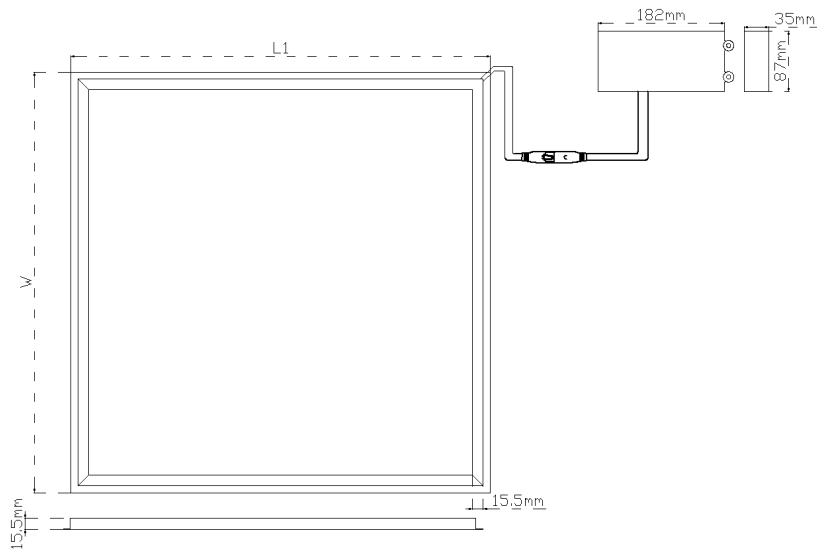

KEY FEATURES

- Wattage adjustable and CCT tunable.
- The frame houses LED chips around 4bars,nice and soft illumination
- High lumen efficient 125lm/w.
- Frame recessed in the ceiling installation,remain the original ceiling,no need other processing
- ETL listed.
- 5 years warranty.
- Full series:2*2FT,2*4FT,1*4FT
- Separated driver,more flexible for installation.
- 0-10V dimmable in standard configuration.

APPLICATION

- Office/shool
- Subway&train station
- Supermarket,etc

PERFORMANCE SUMMARY

Construction & Materials	
Diffuser	PC optical cover
Housing	6063 Aluminum Frame
Finish	Pure White
Environmental System	
Work Environment	Suitable for dry and damp location
Operating Temperature	-20°C to 45°C
Parameter	
CRI	>85
Efficacy	125lm/w-140lm/w(125lm/w on average)
CCT	Single color:3000K,3500K,4000K,5000K,5700K,6500K 3CCT tunable:4000K-5000K-6500K 3CCT tunable:3000K-4000K-5000K
Input Voltage	100-277Vac; 50/60HZ
Wattage	2*2FT 40W
	1*4FT 30W
	2*4FT 60W
Dimming	0-10V dimming
Certification	cETLus

ORDING GUIDE

Example: MC-TB22F-40XXX

PRODUCT	SIZE	Wattage	First X Color/CCT	Second X Emergency	Third X Input Voltage
TB T-bar frame light	22F 2x2FT	30 30W	A 3000K	N NO	Blank 120-277Vac
	14F 1x4FT	40 40W	B 3500K	Blank YES	A 120-347Vac
	22F 2x4FT	60 60W	C 4000K D 5000K E 6500K H 5700K I 4000-5000-6500K K 3000-4000-5000K		

DIMENSIONS

Size	Length	Width	Height
MC-TB22F-40XXX	23.74"	23.74"	0.61"
MC-TB24F-60XXX	47.75"	23.74"	0.61"
MC-TB14F-30XXX	11.93"	23.74"	0.61"