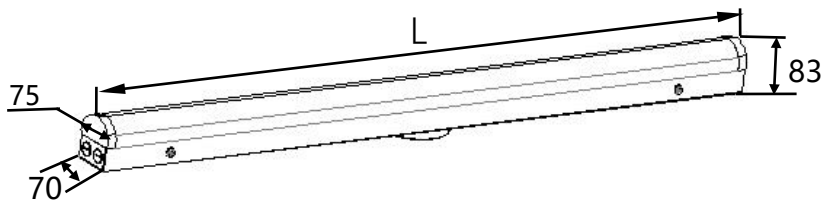

ORDING GUIDE

Example: MC-ST4F-40XYX

PRODUCT	SIZE	Wattage	First X Color/CCT	Second Y Function	Third X Voltage
ST Linear strip light	4F 4FT 8F 8FT	24W 40W (20-30-40W) 60W (40-50-60W) 80W (70-80-90W)	A 3000K B 3500K C 4000K D 5000K/ 3CCT(3000-4000-5000k) E 6500K H 5700K G 4500K	Blank motion&emergency M motion B emergency N non-montion& emergency	A 100-347V ac C 100-277V ac

INSTALLED OPTIONS

IMAGE	MODEL NUMBER	DESCRIPTION
	MC-STPC4	Metal plate connector for seamless linking
	MC-STWD	Metal wire guard, prevent the lamp from falling off, or prevent the lamp cover from being damaged
	MC-STHK	Hanging kit for suspending

DIMENSIONS (Unit:mm)

Length	Width	Height
48"	2.95"	3.27"
96"	2.95"	3.27"

PACKAGING INFORMATION

Size	Packing Detail				
	L(inch)	W(inch)	H(inch)	PC/CTN	GW(Kg)
4FT	50"	10"	7.87"	6PC	12.5
8FT	98"	7.68"	7.87"	4PC	16.7