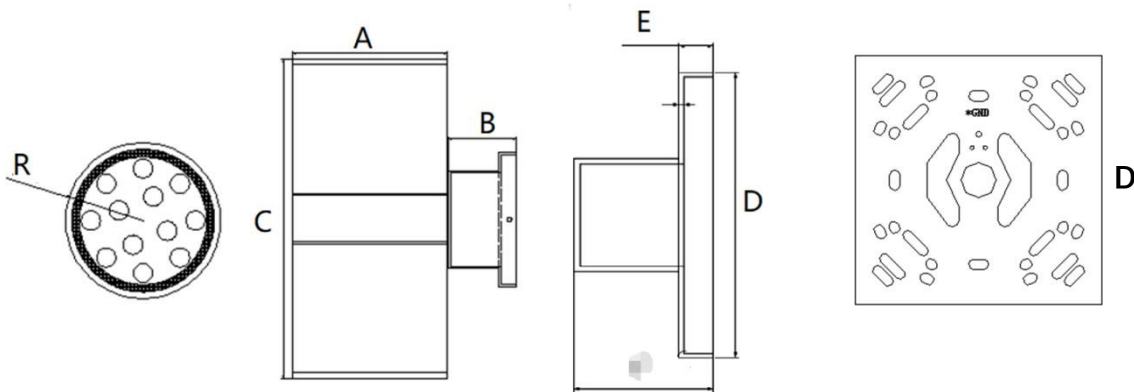

ORDING GUIDE

Example: MC-WL-UXXX-PX

PRODUCT <input type="text"/>	Frist X style <input type="text"/>	Second X wattage <input type="text"/>	Third X diameter <input type="text"/>	Fourth X color <input type="text"/>
WL wall sconce	UD up and down UP up/down only	9 9w 12 12w 18 18w 24 24w	A φ 4.25" B φ 5.75"	R red G green B blue W 6500k C 4000k D 5000k E 6500k A RGB

CUT SHEET

DIMENSIONS

wattage	Dimension(inch)				
	A	B	C	D	E
2*9w	4.25"	2.51"	11.8"	5"	0.63"
2*12w	4.25"	2.51"	11.8"	5"	0.63"
2*18w	5.75"	2.51"	11.8"	5"	0.63"
2*24w	6.3"	2.51"	11.8"	5"	0.63"

1*9w	4.25"	2.51"	7.87"	5"	0.63"
1*12w	4.25"	2.51"	7.87"	5"	0.63"
1*18w	5.75"	2.51"	7.87"	5"	0.63"
1*24w	6.3"	2.51"	7.87"	5"	0.63"